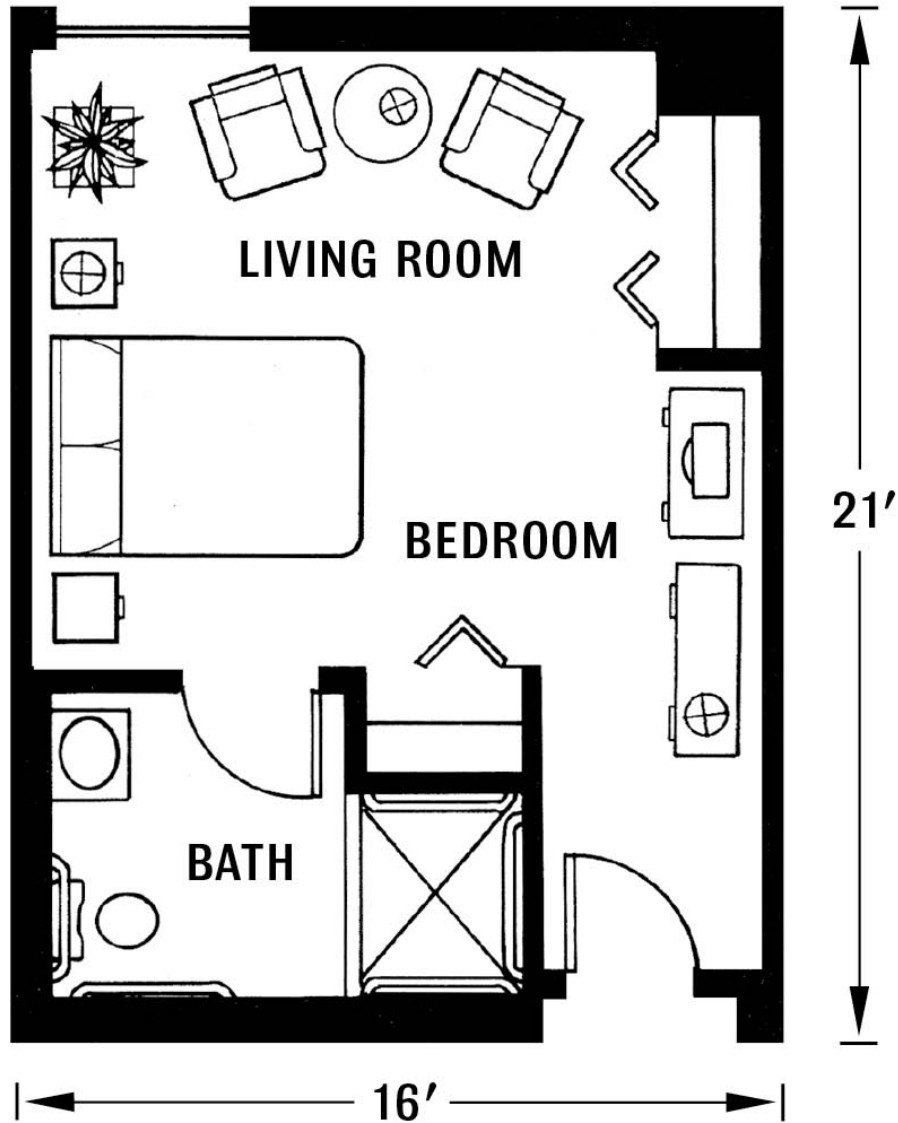

The Oak {Studio Apartment}

Shown With Furniture, Approximately 336 Square Feet

703.834.9800
www.TallOaksAL.com
12052 N Shore Drive
Reston, VA 20190

Tall Oaks
ASSISTED  LIVING
RISING TO NEW HEIGHTS

The Oak {Studio Apartment}

Shown Without Furniture, Approximately 336 Square Feet

703.834.9800
www.TallOaksAL.com
12052 N Shore Drive
Reston, VA 20190

Tall Oaks
ASSISTED  LIVING
RISING TO NEW HEIGHTS

The Magnolia {Studio Apartment}

Shown With Furniture, Approximately 283 Square Feet

703.834.9800
www.TallOaksAL.com
12052 N Shore Drive
Reston, VA 20190

Tall Oaks
ASSISTED  LIVING
RISING TO NEW HEIGHTS

The Magnolia {Studio Apartment}

Shown Without Furniture, Approximately 283 Square Feet

703.834.9800
www.TallOaksAL.com
12052 N Shore Drive
Reston, VA 20190

Tall Oaks
ASSISTED LIVING
RISING TO NEW HEIGHTS

The Elm {Companion Two Bedroom}

Shown With Furniture, Approximately 491 Square Feet

703.834.9800
www.TallOaksAL.com
12052 N Shore Drive
Reston, VA 20190