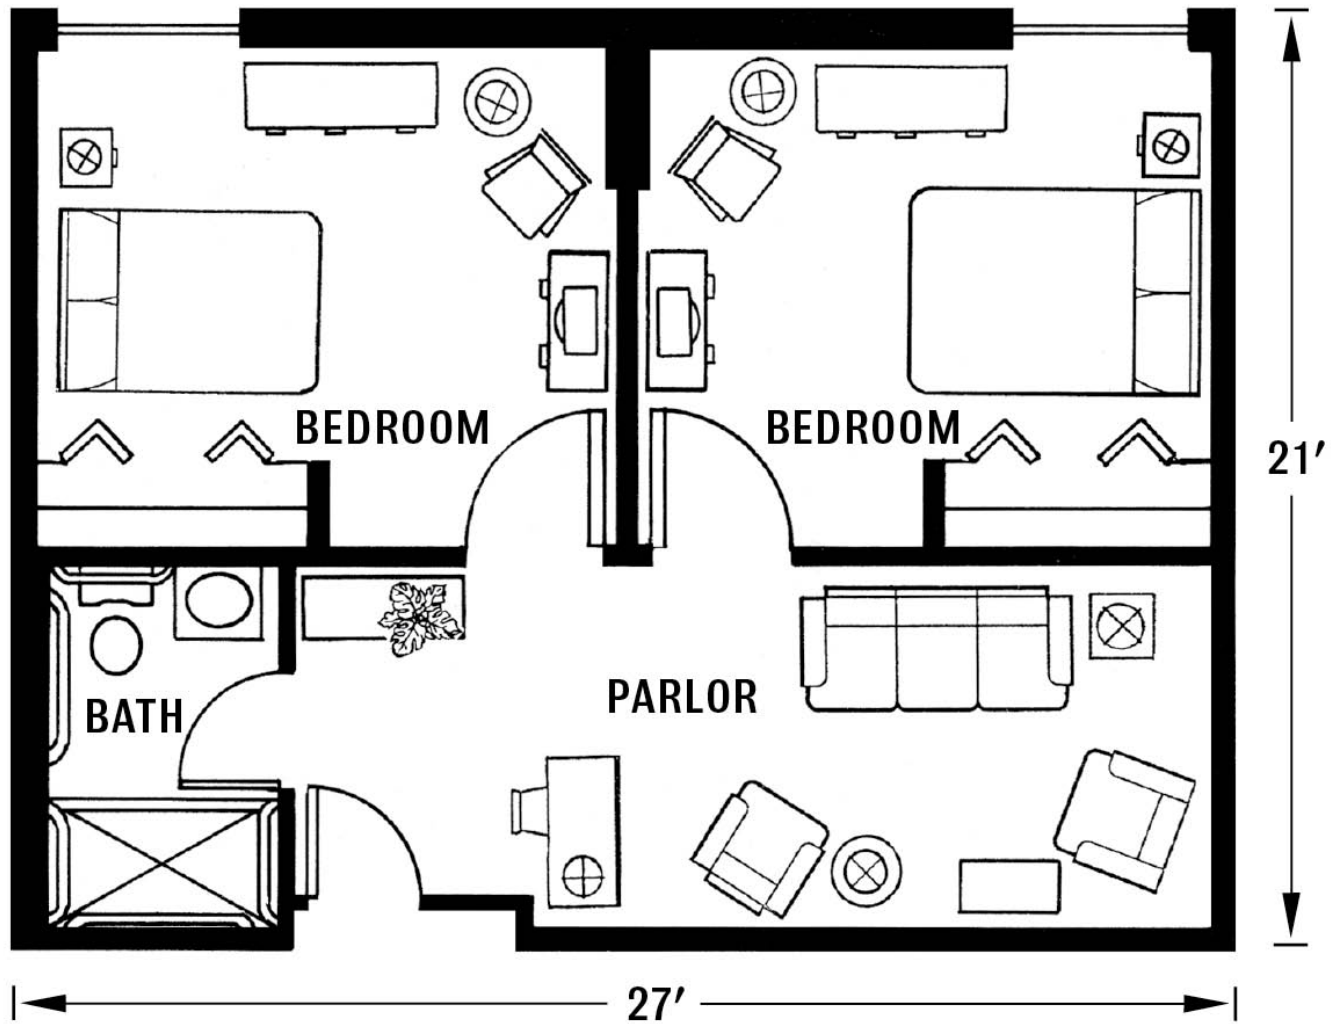

703.834.9800
www.TallOaksAL.com
12052 N Shore Drive
Reston, VA 20190

Tall Oaks
ASSISTED LIVING
RISING TO NEW HEIGHTS

The Elm {Companion Two Bedroom}

Shown With Furniture, Approximately 491 Square Feet

703.834.9800
www.TallOaksAL.com
12052 N Shore Drive
Reston, VA 20190

Tall Oaks
ASSISTED LIVING
RISING TO NEW HEIGHTS

The Elm {Companion Two Bedroom}

Shown Without Furniture, Approximately 491 Square Feet

703.834.9800
www.TallOaksAL.com
12052 N Shore Drive
Reston, VA 20190

Tall Oaks
ASSISTED LIVING
RISING TO NEW HEIGHTS

The Cottonwood {Companion Two Bedroom}

Shown With Furniture, Approximately 567 Square Feet

703.834.9800
www.TallOaksAL.com
12052 N Shore Drive
Reston, VA 20190

Tall Oaks
ASSISTED  LIVING
RISING TO NEW HEIGHTS

The Cottonwood {Companion Two Bedroom}

Shown Without Furniture, Approximately 567 Square Feet

703.834.9800
www.TallOaksAL.com
12052 N Shore Drive
Reston, VA 20190