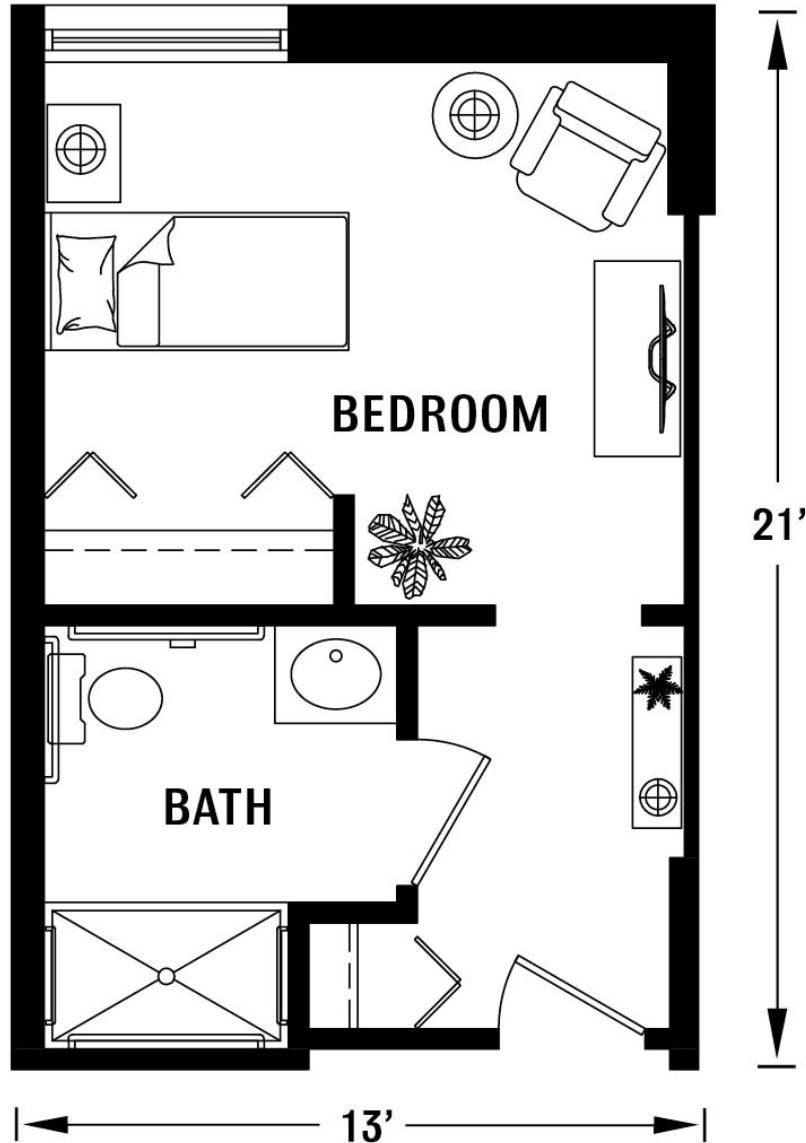

The Oak {Studio Apartment}

Shown With Furniture, Approximately 336 Square Feet

703.834.9800
www.TallOaksAL.com
12052 N Shore Drive
Reston, VA 20190

Tall Oaks
ASSISTED  LIVING
RISING TO NEW HEIGHTS

The Oak {Studio Apartment}

Shown Without Furniture, Approximately 336 Square Feet

703.834.9800
www.TallOaksAL.com
12052 N Shore Drive
Reston, VA 20190

Tall Oaks
ASSISTED  LIVING
RISING TO NEW HEIGHTS

The Magnolia {Studio Apartment}

Shown With Furniture, Approximately 283 Square Feet

703.834.9800
www.TallOaksAL.com
12052 N Shore Drive
Reston, VA 20190

Tall Oaks
ASSISTED  LIVING
RISING TO NEW HEIGHTS

The Magnolia {Studio Apartment}

Shown Without Furniture, Approximately 283 Square Feet

703.834.9800
www.TallOaksAL.com
12052 N Shore Drive
Reston, VA 20190

Tall Oaks
ASSISTED LIVING
RISING TO NEW HEIGHTS

The Elm {Companion Two Bedroom}

Shown With Furniture, Approximately 491 Square Feet

703.834.9800
www.TallOaksAL.com
12052 N Shore Drive
Reston, VA 20190