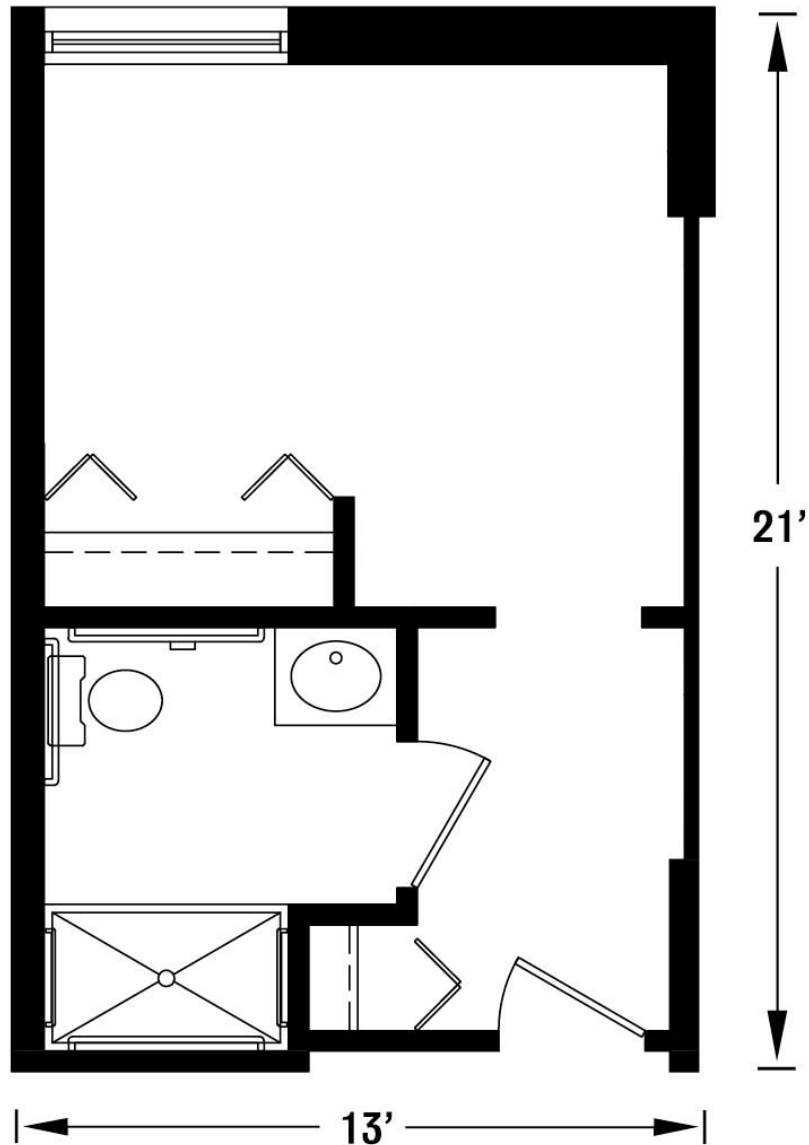

Shown Without Furniture, Approximately 336 Square Feet

703.834.9800
www.TallOaksAL.com
12052 N Shore Drive
Reston, VA 20190

Tall Oaks
ASSISTED  LIVING
RISING TO NEW HEIGHTS

The Magnolia {Studio Apartment}

Shown With Furniture, Approximately 283 Square Feet

703.834.9800
www.TallOaksAL.com
12052 N Shore Drive
Reston, VA 20190

Tall Oaks
ASSISTED  LIVING
RISING TO NEW HEIGHTS

The Magnolia {Studio Apartment}

Shown Without Furniture, Approximately 283 Square Feet

703.834.9800
www.TallOaksAL.com
12052 N Shore Drive
Reston, VA 20190

Tall Oaks
ASSISTED LIVING
RISING TO NEW HEIGHTS

The Elm {Companion Two Bedroom}

Shown With Furniture, Approximately 491 Square Feet

703.834.9800
www.TallOaksAL.com
12052 N Shore Drive
Reston, VA 20190

Tall Oaks
ASSISTED LIVING
RISING TO NEW HEIGHTS

The Elm {Companion Two Bedroom}

Shown Without Furniture, Approximately 491 Square Feet

703.834.9800
www.TallOaksAL.com
12052 N Shore Drive
Reston, VA 20190