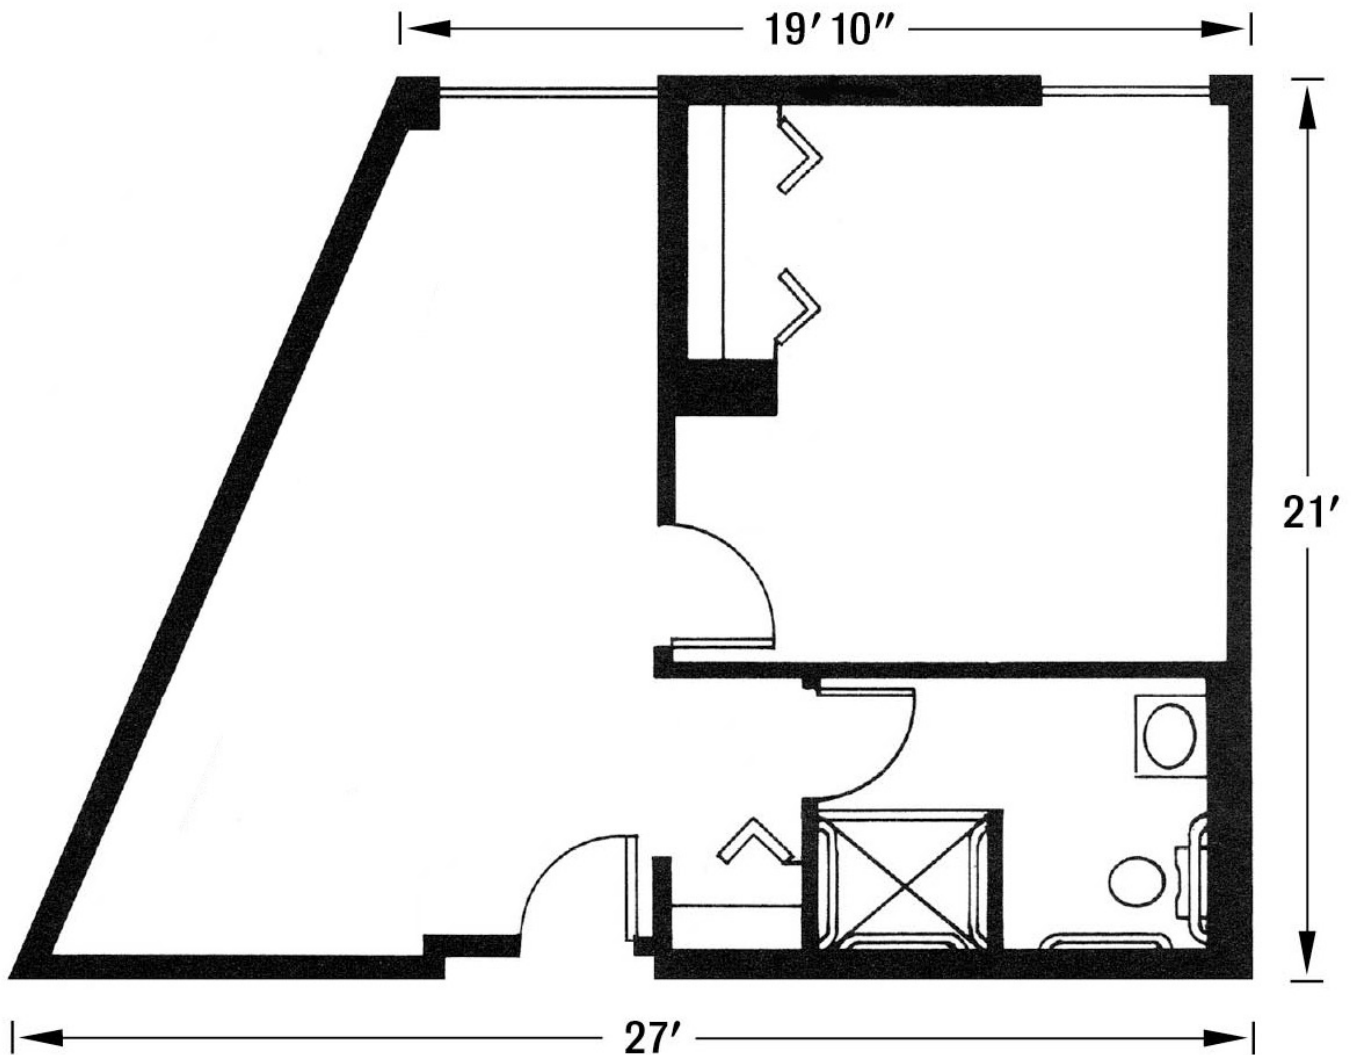

Shown With Furniture, Approximately 283 Square Feet

703.834.9800
www.TallOaksAL.com
12052 N Shore Drive
Reston, VA 20190

Tall Oaks
ASSISTED  LIVING
RISING TO NEW HEIGHTS

The Magnolia {Studio Apartment}

Shown Without Furniture, Approximately 283 Square Feet

703.834.9800
www.TallOaksAL.com
12052 N Shore Drive
Reston, VA 20190

Tall Oaks
ASSISTED LIVING
RISING TO NEW HEIGHTS

The Elm {Companion Two Bedroom}

Shown With Furniture, Approximately 491 Square Feet

703.834.9800
www.TallOaksAL.com
12052 N Shore Drive
Reston, VA 20190

Tall Oaks
ASSISTED LIVING
RISING TO NEW HEIGHTS

The Elm {Companion Two Bedroom}

Shown Without Furniture, Approximately 491 Square Feet

703.834.9800
www.TallOaksAL.com
12052 N Shore Drive
Reston, VA 20190