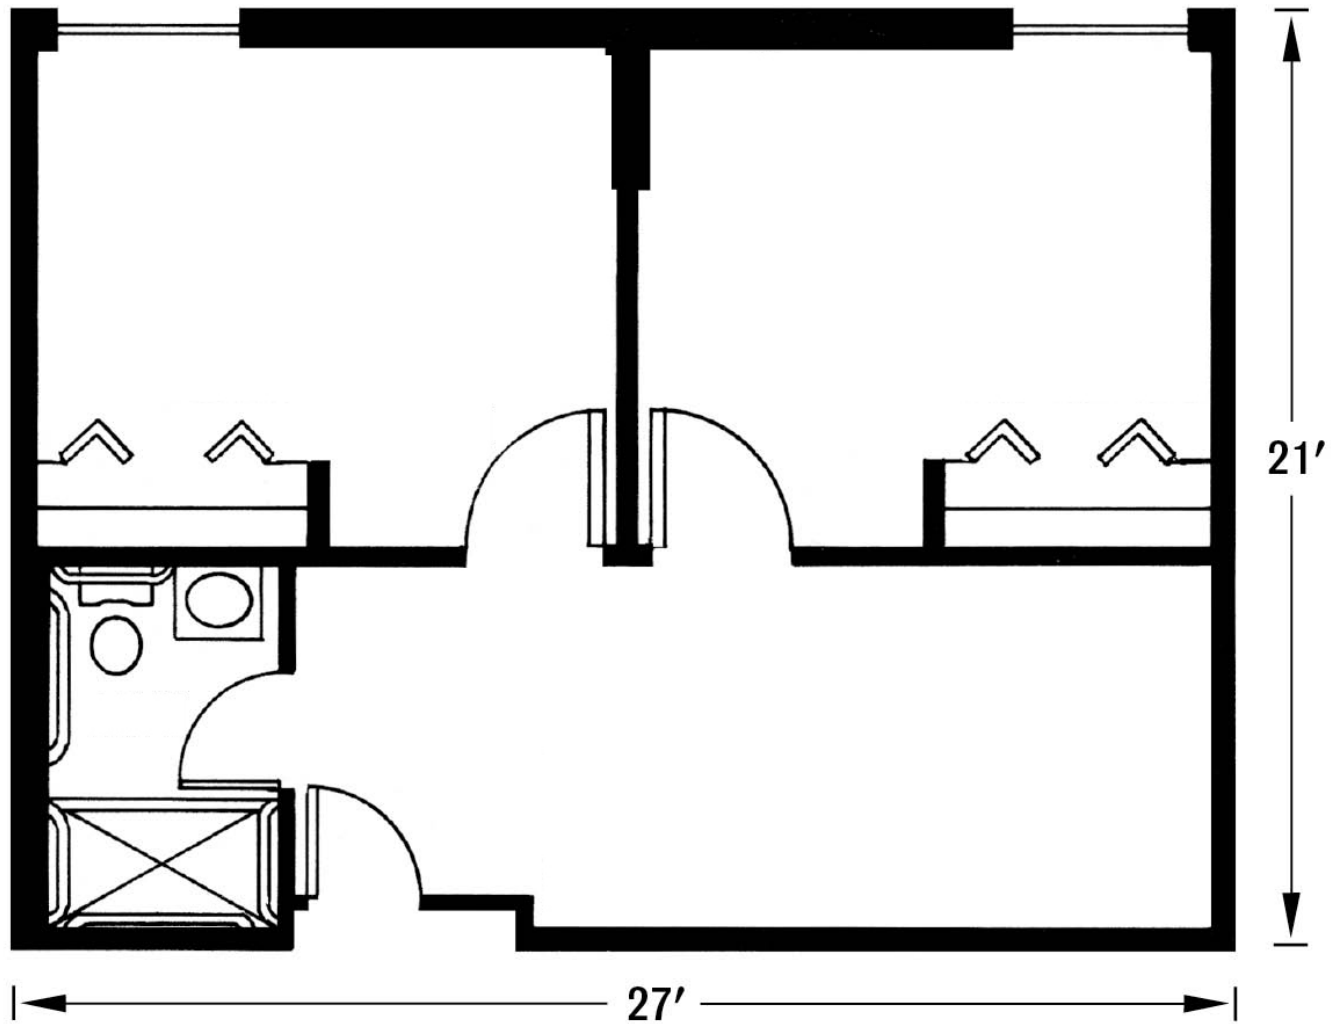

Tall Oaks
ASSISTED LIVING
RISING TO NEW HEIGHTS

The Elm {Companion Two Bedroom}

Shown Without Furniture, Approximately 491 Square Feet

703.834.9800
www.TallOaksAL.com
12052 N Shore Drive
Reston, VA 20190

Tall Oaks
ASSISTED LIVING
RISING TO NEW HEIGHTS

The Cottonwood {Companion Two Bedroom}

Shown With Furniture, Approximately 567 Square Feet

703.834.9800
www.TallOaksAL.com
12052 N Shore Drive
Reston, VA 20190

Tall Oaks
ASSISTED  LIVING
RISING TO NEW HEIGHTS

The Cottonwood {Companion Two Bedroom}

Shown Without Furniture, Approximately 567 Square Feet

703.834.9800
www.TallOaksAL.com
12052 N Shore Drive
Reston, VA 20190