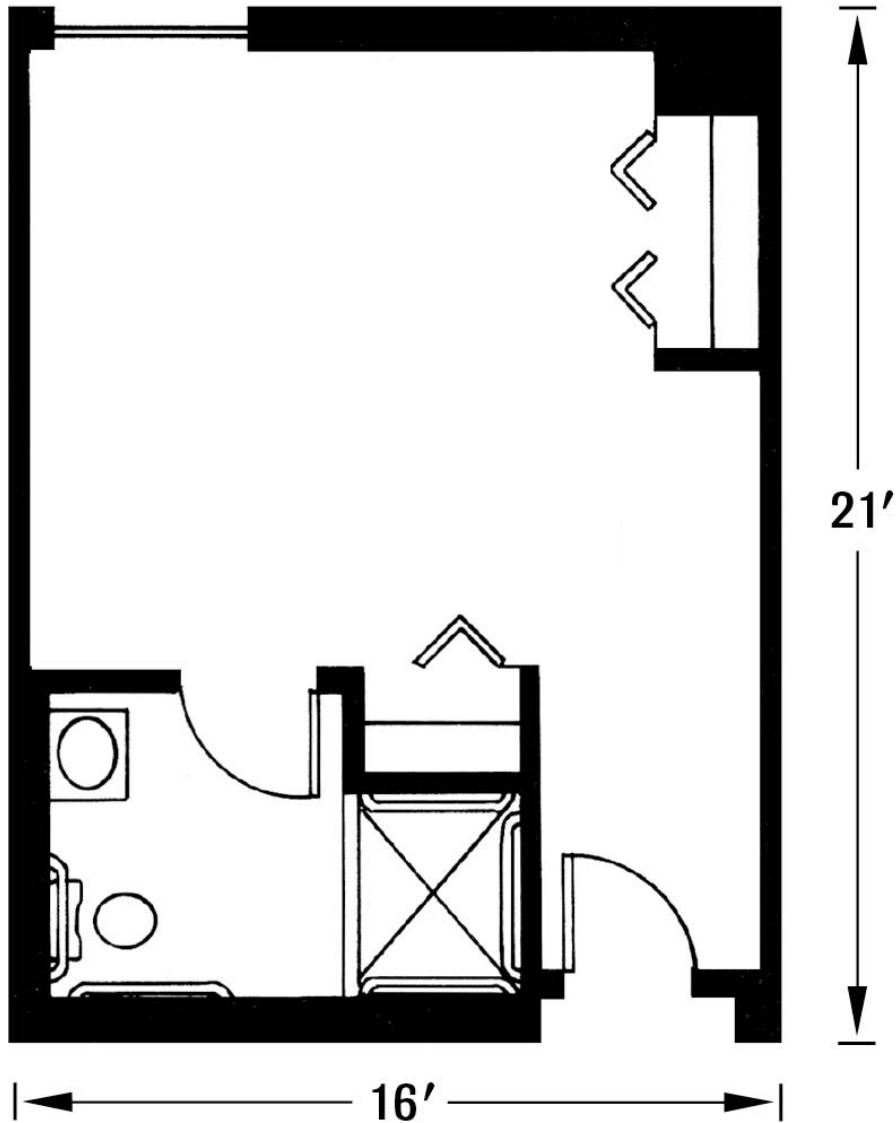

The Oak {Studio Apartment}

Shown With Furniture, Approximately 336 Square Feet

703.834.9800
www.TallOaksAL.com
12052 N Shore Drive
Reston, VA 20190

Tall Oaks
ASSISTED  LIVING
RISING TO NEW HEIGHTS

The Oak {Studio Apartment}

Shown Without Furniture, Approximately 336 Square Feet

703.834.9800
www.TallOaksAL.com
12052 N Shore Drive
Reston, VA 20190

Tall Oaks
ASSISTED  LIVING
RISING TO NEW HEIGHTS

The Magnolia {Studio Apartment}

Shown With Furniture, Approximately 283 Square Feet

703.834.9800
www.TallOaksAL.com
12052 N Shore Drive
Reston, VA 20190

Tall Oaks
ASSISTED  LIVING
RISING TO NEW HEIGHTS

The Magnolia {Studio Apartment}

Shown Without Furniture, Approximately 283 Square Feet

703.834.9800
www.TallOaksAL.com
12052 N Shore Drive
Reston, VA 20190

Tall Oaks
ASSISTED LIVING
RISING TO NEW HEIGHTS

The Elm {Companion Two Bedroom}

Shown With Furniture, Approximately 491 Square Feet

703.834.9800
www.TallOaksAL.com
12052 N Shore Drive
Reston, VA 20190