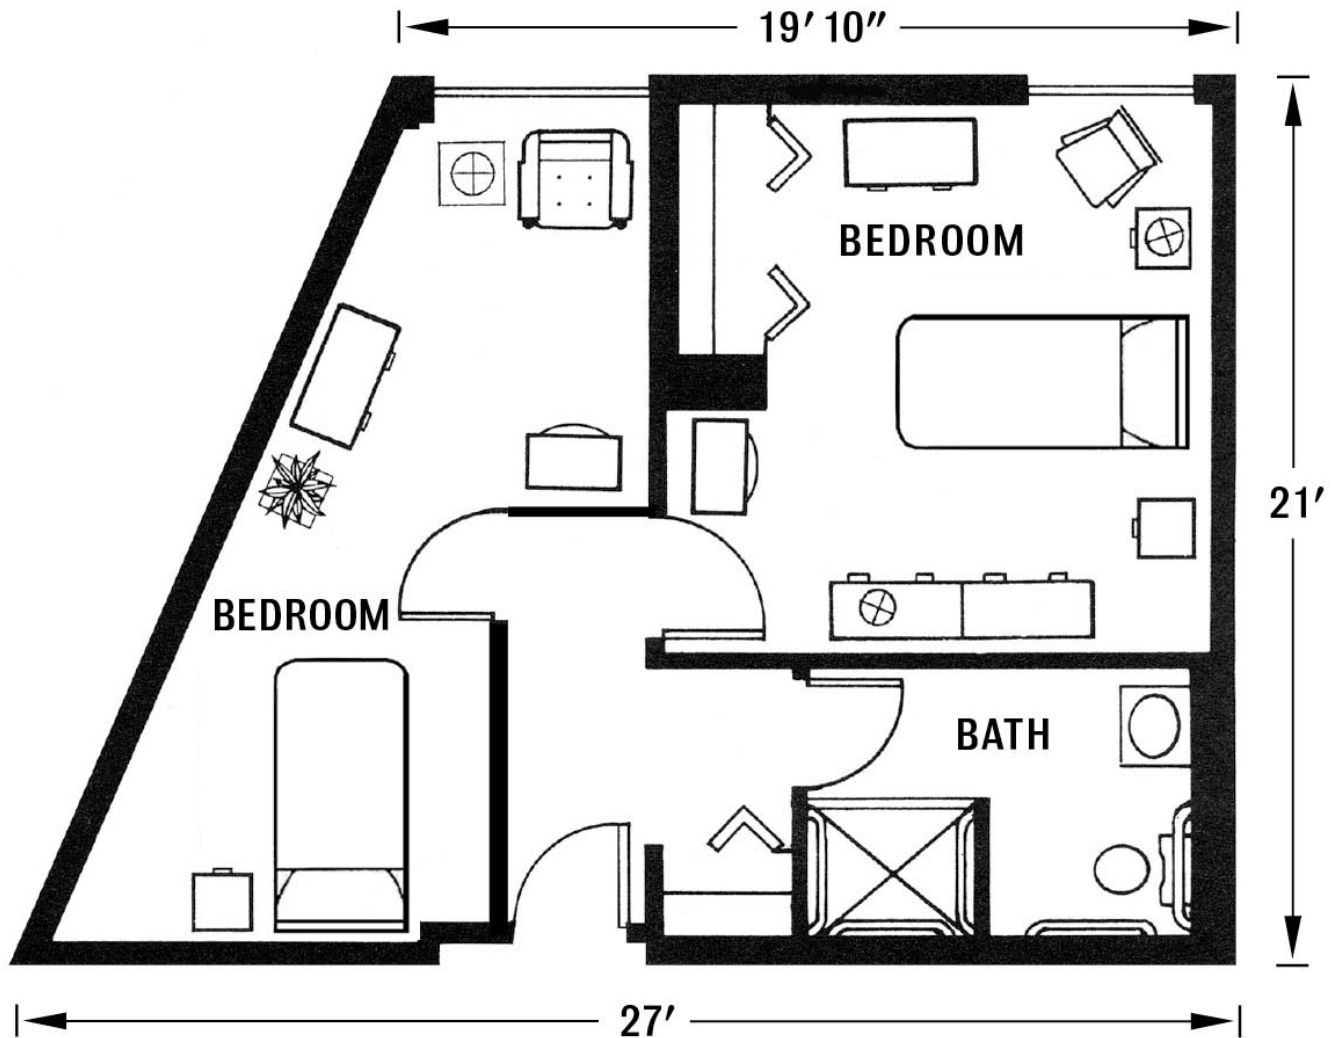

Shown Without Furniture, Approximately 336 Square Feet

703.834.9800
www.TallOaksAL.com
12052 N Shore Drive
Reston, VA 20190

Tall Oaks
ASSISTED  LIVING
RISING TO NEW HEIGHTS

The Magnolia {Studio Apartment}

Shown With Furniture, Approximately 283 Square Feet

703.834.9800
www.TallOaksAL.com
12052 N Shore Drive
Reston, VA 20190

Tall Oaks
ASSISTED  LIVING
RISING TO NEW HEIGHTS

The Magnolia {Studio Apartment}

Shown Without Furniture, Approximately 283 Square Feet

703.834.9800
www.TallOaksAL.com
12052 N Shore Drive
Reston, VA 20190

Tall Oaks
ASSISTED LIVING
RISING TO NEW HEIGHTS

The Elm {Companion Two Bedroom}

Shown With Furniture, Approximately 491 Square Feet

703.834.9800
www.TallOaksAL.com
12052 N Shore Drive
Reston, VA 20190

Tall Oaks
ASSISTED LIVING
RISING TO NEW HEIGHTS

The Elm {Companion Two Bedroom}

Shown Without Furniture, Approximately 491 Square Feet

703.834.9800
www.TallOaksAL.com
12052 N Shore Drive
Reston, VA 20190